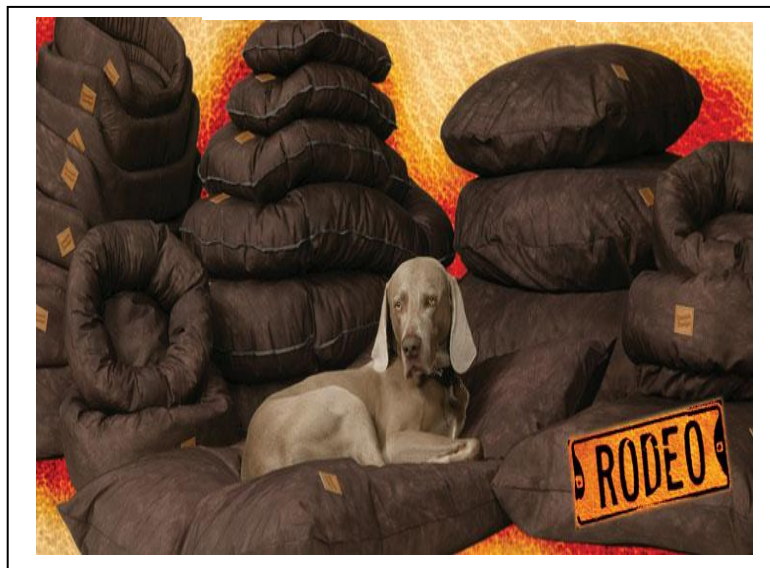

Rodeo Range

Deep Duvet Med	21.95	
Deep Duvet Large	€33.37	
Quilted Mattress 27"	€7.85	
Quilted Mattress 30"	€9.26	
Quilted Mattress 35"	€13.54	
Slumber Bed 21"	€17.78	
Slumber Bed 24"	€20.70	
Slumber Bed 27"	€26.43	0/S
Slumber Bed 30"	€29.48	0/S
Slumber Bed 35"	€38.87