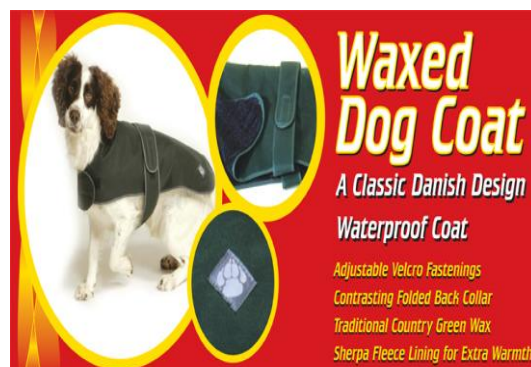

Luxury Dog Coat
 With Full Chest Protection

Thermal Comfort
 Waterproof
 Windproof
 Breathable
 Machine Washable
 Light Reflective Beading
 Name Tag In Liner

Dusty Blue
 Caramel
 Ebony
 Classic Check

The Wharfedale Waxed Coat
 With Full Chest Protection

A Superb Chocolate Brown Wax Waterproof Coat With Thermal Lining For Extra Comfort
 A Stylish Solution For The Great Outdoors

Thermal Lining
 Stylish Built-In Cape & Corduroy Collar
 Easy Velcro Fastening Chest Protector

Country Green Waxed Coat

10"	€6.37
12"	€7.32
14"	€8.40
16"	€9.43
18"	€10.54
20"	€
22"	€
24"	€14.36
26"	€
28"	€17.33
30"	€18.42

Ultimate 2-in-1 Coat

(Available in Black, Green or Orange)

10"	€8.17
12"	€9.17
14"	€10.32
16"	€11.91
18"	€13.08
20"	€14.23
22"	€15.43
24"	€16.83
26"	€18.83
28"	€20.46
30"	€21.57